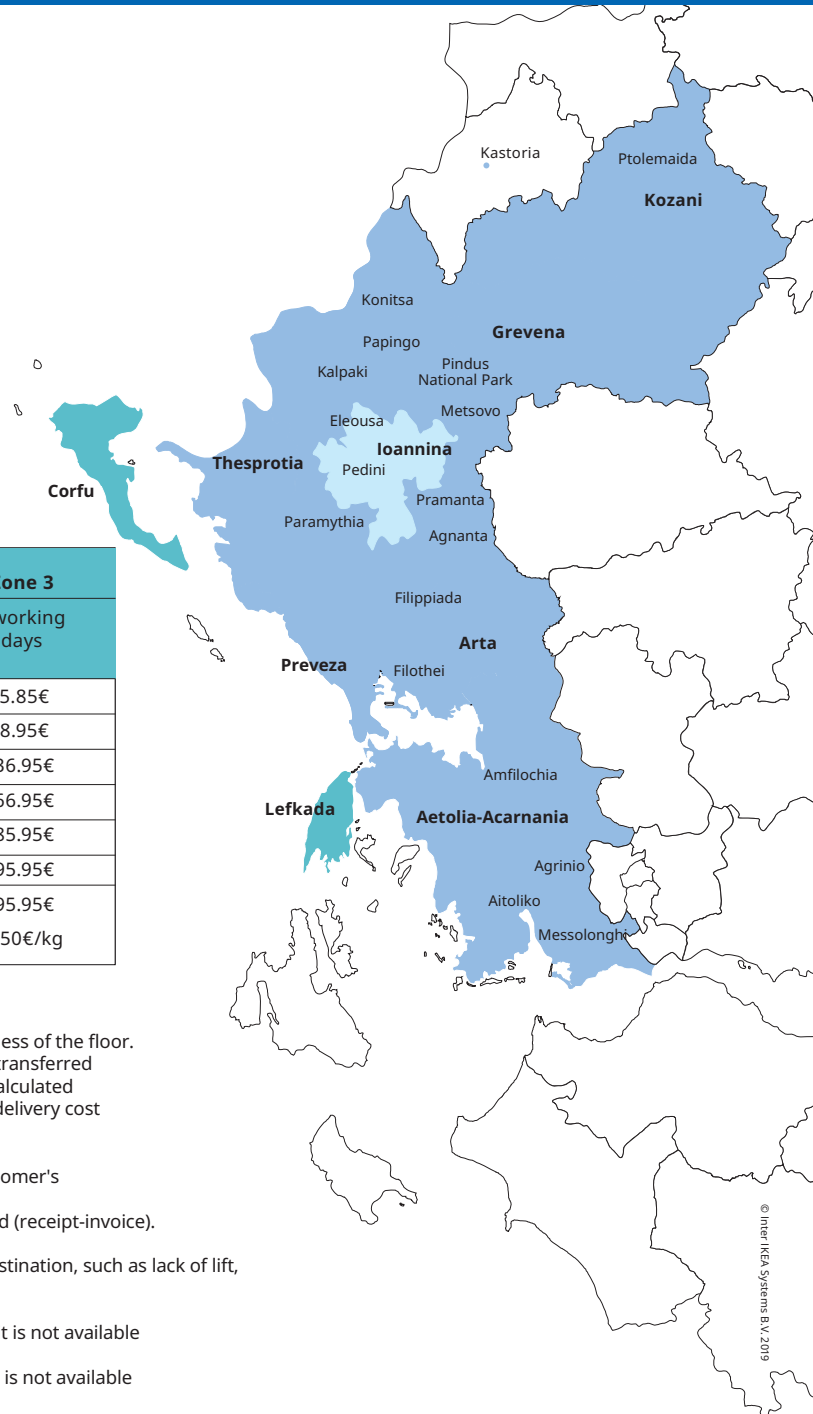

Delivery Service Pricelist

New service

Next day delivery

For 0-35 kg + 3.35€
for >35.01 kg + 6.95€
in Zone 1
upon availability.

Free
storage of products
up to 10 days.

**Kitchen
delivery**
to Zone 1
54.95€

**Crane/
lift rental**
(+75€ for Zone 1
upon arrangement)

Area Zones	Zone 1	Zone 2	Zone 3
Delivery within	You choose the day*	7 working days	7 working days
0 - 15 kg	3.35€	4.85€	5.85€
15.01 - 35 kg	6.95€	7.95€	8.95€
35.01 - 65 kg	15.95€	26.95€	36.95€
65.01 - 100 kg	25.95€	46.95€	66.95€
100.01 - 200 kg	44.95€	65.95€	85.95€
200.01 - 400 kg	54.95€	75.95€	95.95€
>400.01 kg	54.95€ +0.30€/kg	75.95€ +0.40€/kg	95.95€ +0.50€/kg